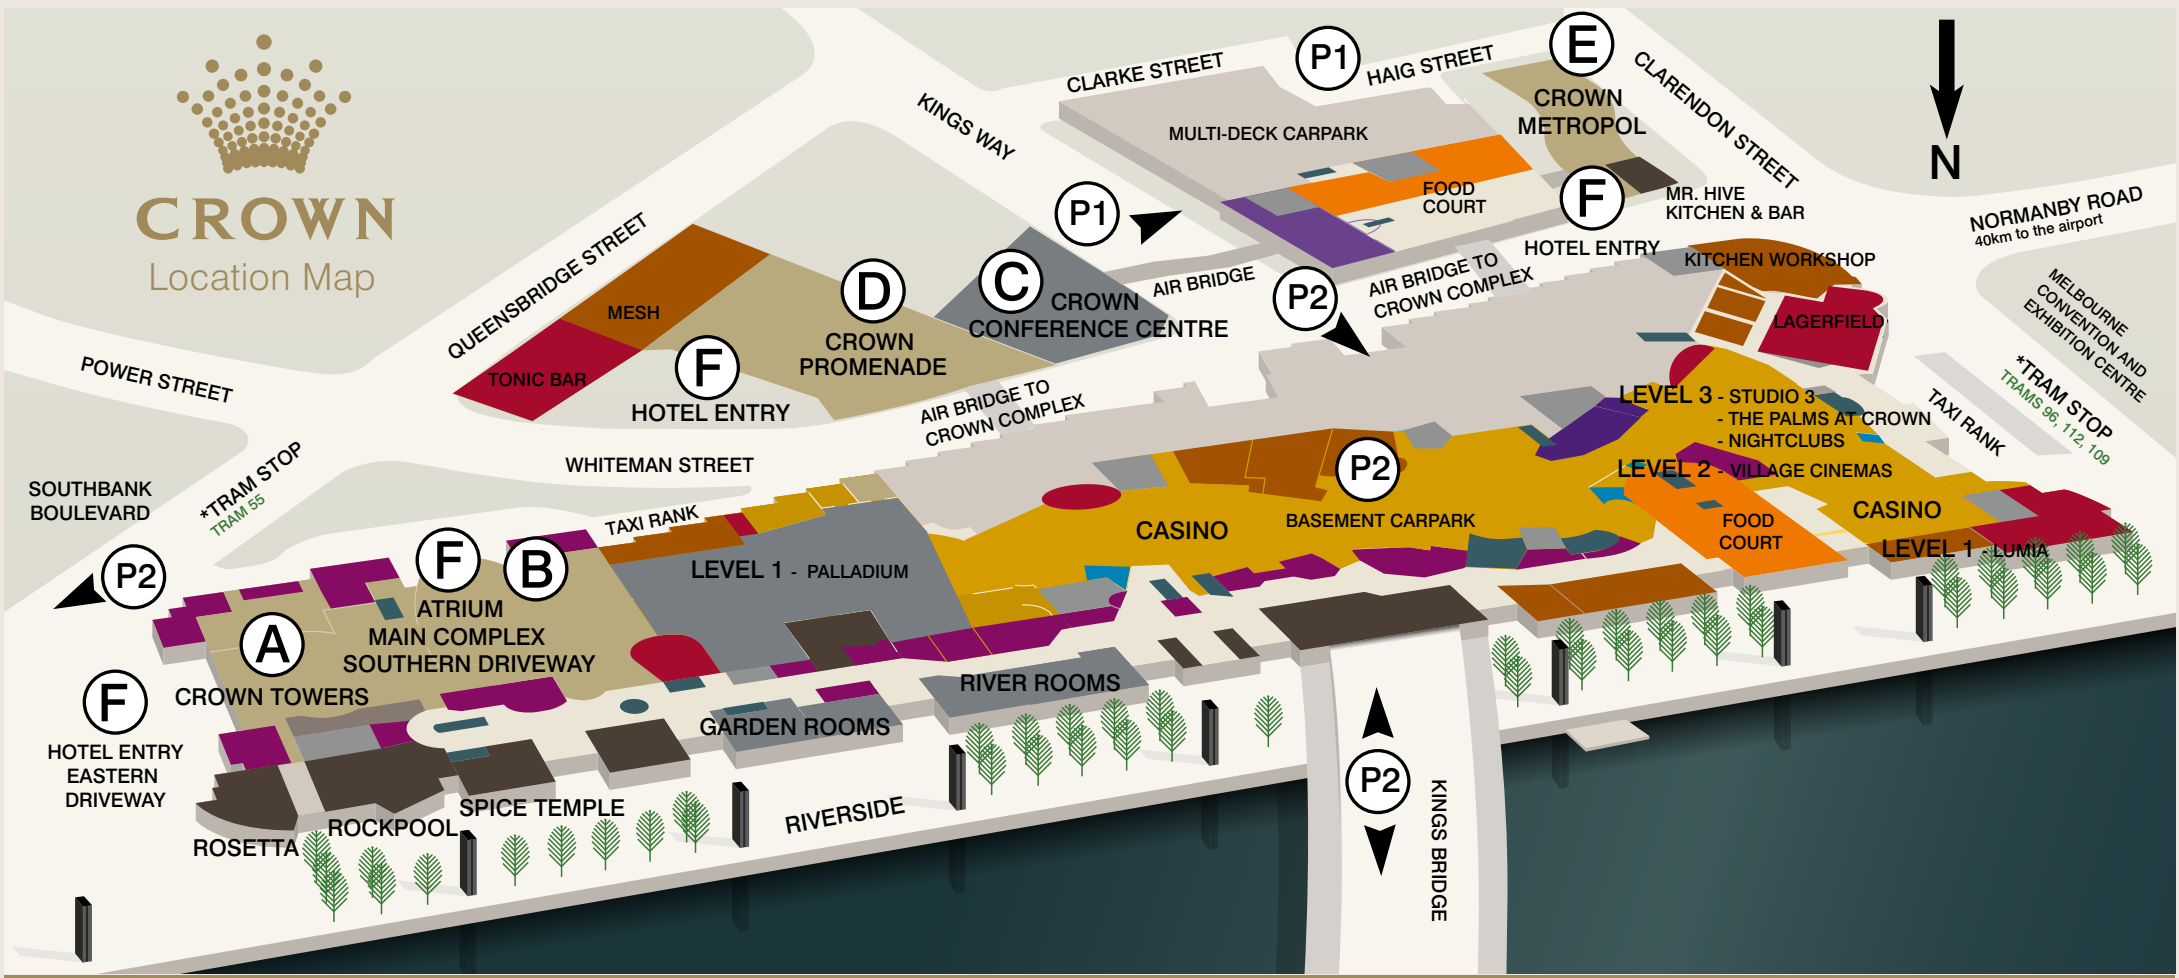

# CROWN

Location Map

MELWAY REF: 2F D8

- (A)** Crown Towers  
Enter via main hotel entrance (Eastern Driveway) on Whiteman Street or Queensbridge Street. Valet parking available, charges apply per 24 hours.
- (B)** Main Crown Complex  
Valet parking for guests attending an event or conference at Crown – Please arrive at the main complex entrance (Southern Driveway) via Whiteman or Queensbridge Streets. Charges apply per 24hrs.
- (C)** Crown Conference Centre  
Crown Conference Centre guests please arrive at the main entrance via Whiteman Street or Crown Promenade Hotel.  
Exhibition Hall - GF  
Promenade Room - L1  
Meeting Rooms 1 -16 - L1  
Conference Hall - L2
- (D)** Crown Promenade  
Enter via main entrance (Promenade Driveway) via Whiteman Street off Queensbridge Street. Valet parking available, charges apply per 24 hours.  
Mesh - Ground Floor  
Tonic - Ground Floor
- (E)** Crown Metropol  
Enter via main entrance (Metropol Driveway) via Whiteman Street or Haig Street.  
Crown Metropol Meeting Rooms 1 - 4 - L3  
Crown Metropol Boardrooms - L3  
Mr. Hive Kitchen & Bar - L1  
ISIKA - L27
- (F)** Driveways  
Crown Towers Eastern and Southern  
Crown Promenade  
Crown Metropol
- (P1) + (P2)** Car Parking  
P1 - Multi-Deck Car Parking. To self park please enter from Kings Way, Clarke Street or Haig Street.  
P2 - Basement Car Parking. To self park please enter via Whiteman Street or Southbank Boulevard.  
Escalators and elevators link the car parks to the complex.

HOTELS & SPAS	CASUAL DINING	ENTERTAINMENT VENUES
FUNCTION ROOMS	PREMIUM DINING	RETAIL STORES
GAMING	BARS	ESCALATORS/LIFTS/STAIRS
FOOD COURT	SIGNATURE CLUB	TRAM STOPS